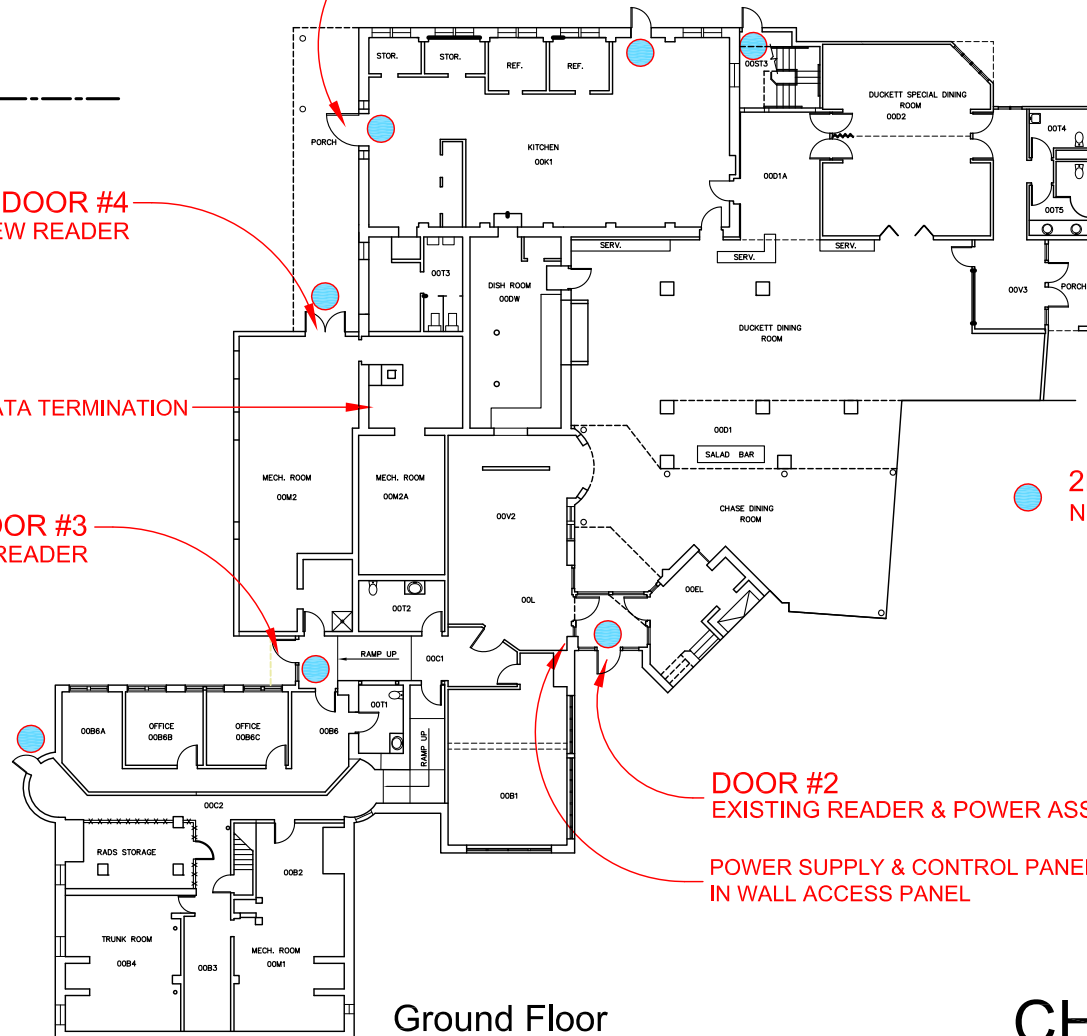

DOOR #1
Front

DOOR #2
Dining Main Entrance

DOOR #3
Basment

DOOR K

DOOR #1
NEW READER

Elm Street

DOOR #4
NEW READER

DATA TERMINATION

DOOR #3
NEW READER

DOOR K
NEW READER

2ND FL. DOOR TO DINING ROOF
NEW CONTACT

DOOR #2
EXISTING READER & POWER ASSIST

POWER SUPPLY & CONTROL PANEL
IN WALL ACCESS PANEL

Elm Street

CHASE HOUSE