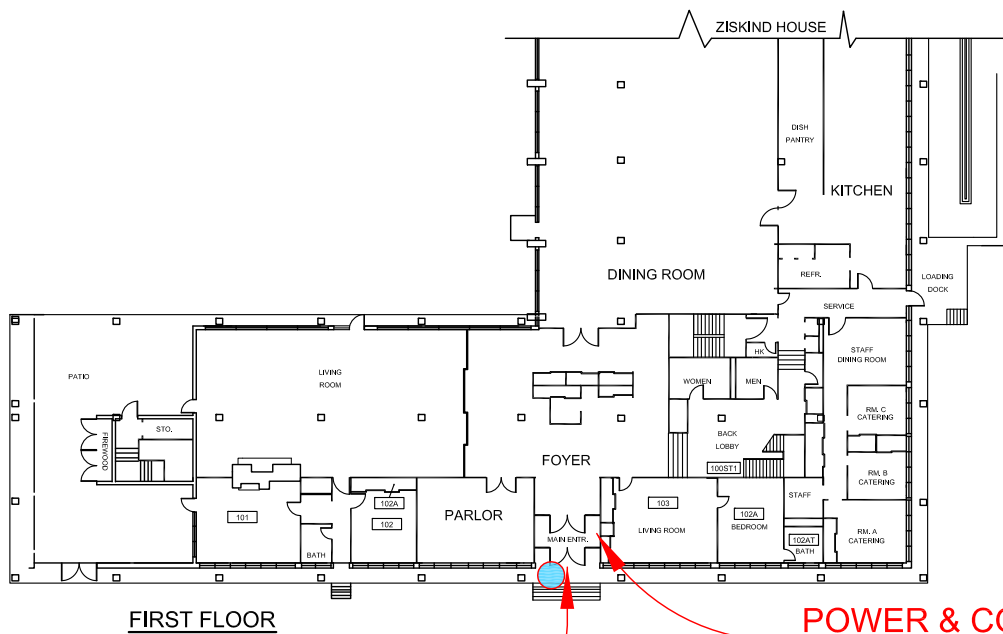

DOOR #1 FRONT

FIRST FLOOR

DOOR #1
EXTG READER

POWER & CONTROL BOARD
DROPPED THROUGH CONC. INTO BASEMENT

DATA TERMINATION
HERE

BASEMENT