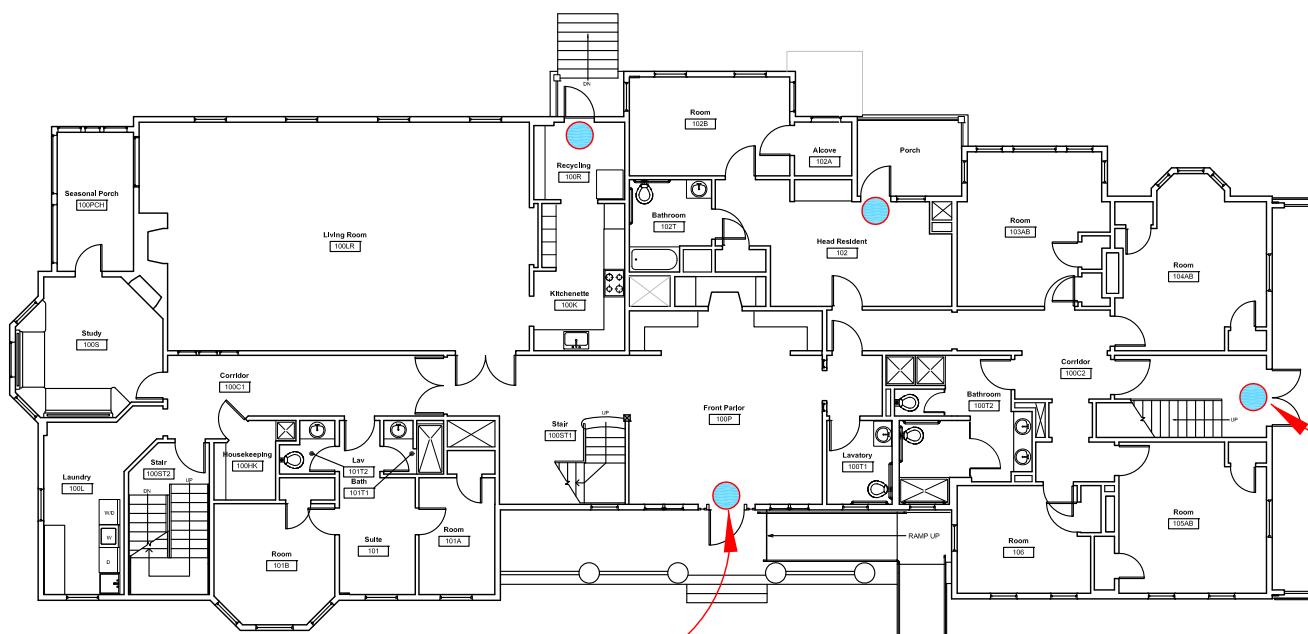

DOOR #1 FRONT

DOOR #2 HC

DOOR #1  
NEW READER

DOOR #2  
EXTG READER  
EXTG POWER ASSIST

FIRST FLOOR

BASEMENT

DATA TERMINATION  
& CONTROLLER

HAVEN HOUSE