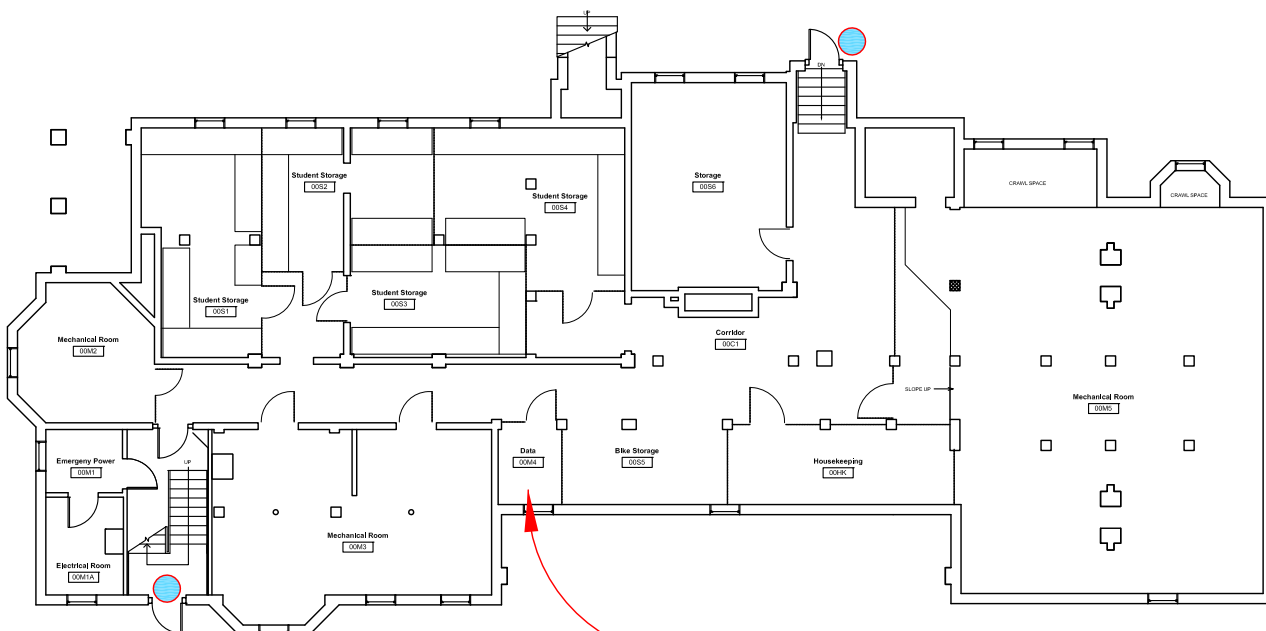

DOOR #1 FRONT

DOOR #2 HC

DOOR #1  
NEW READER

DOOR #2  
EXTG READER  
EXTG POWER ASSIST

FIRST FLOOR

BASEMENT

DATA TERMINATION  
& CONTROLLER

HAVEN HOUSE