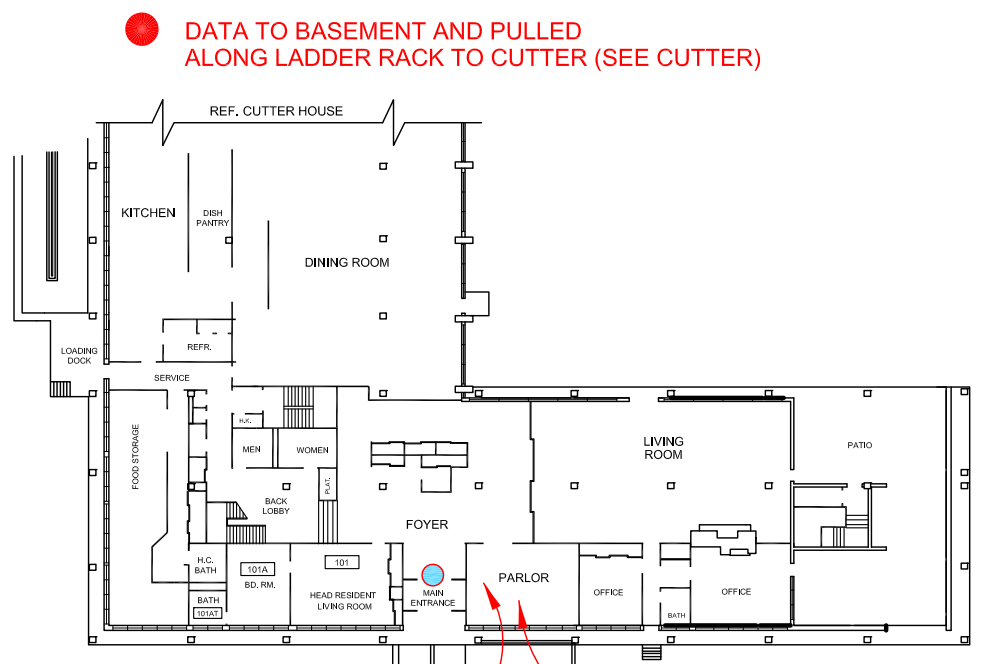

DOOR #1 FRONT

Basement

First Floor

● DATA TO BASEMENT AND PULLED ALONG LADDER RACK TO CUTTER (SEE CUTTER)

DOOR #1
EXTG READER
EXTG POWER ASSIST

POWER & CONTROLLER HIGH ON WALL